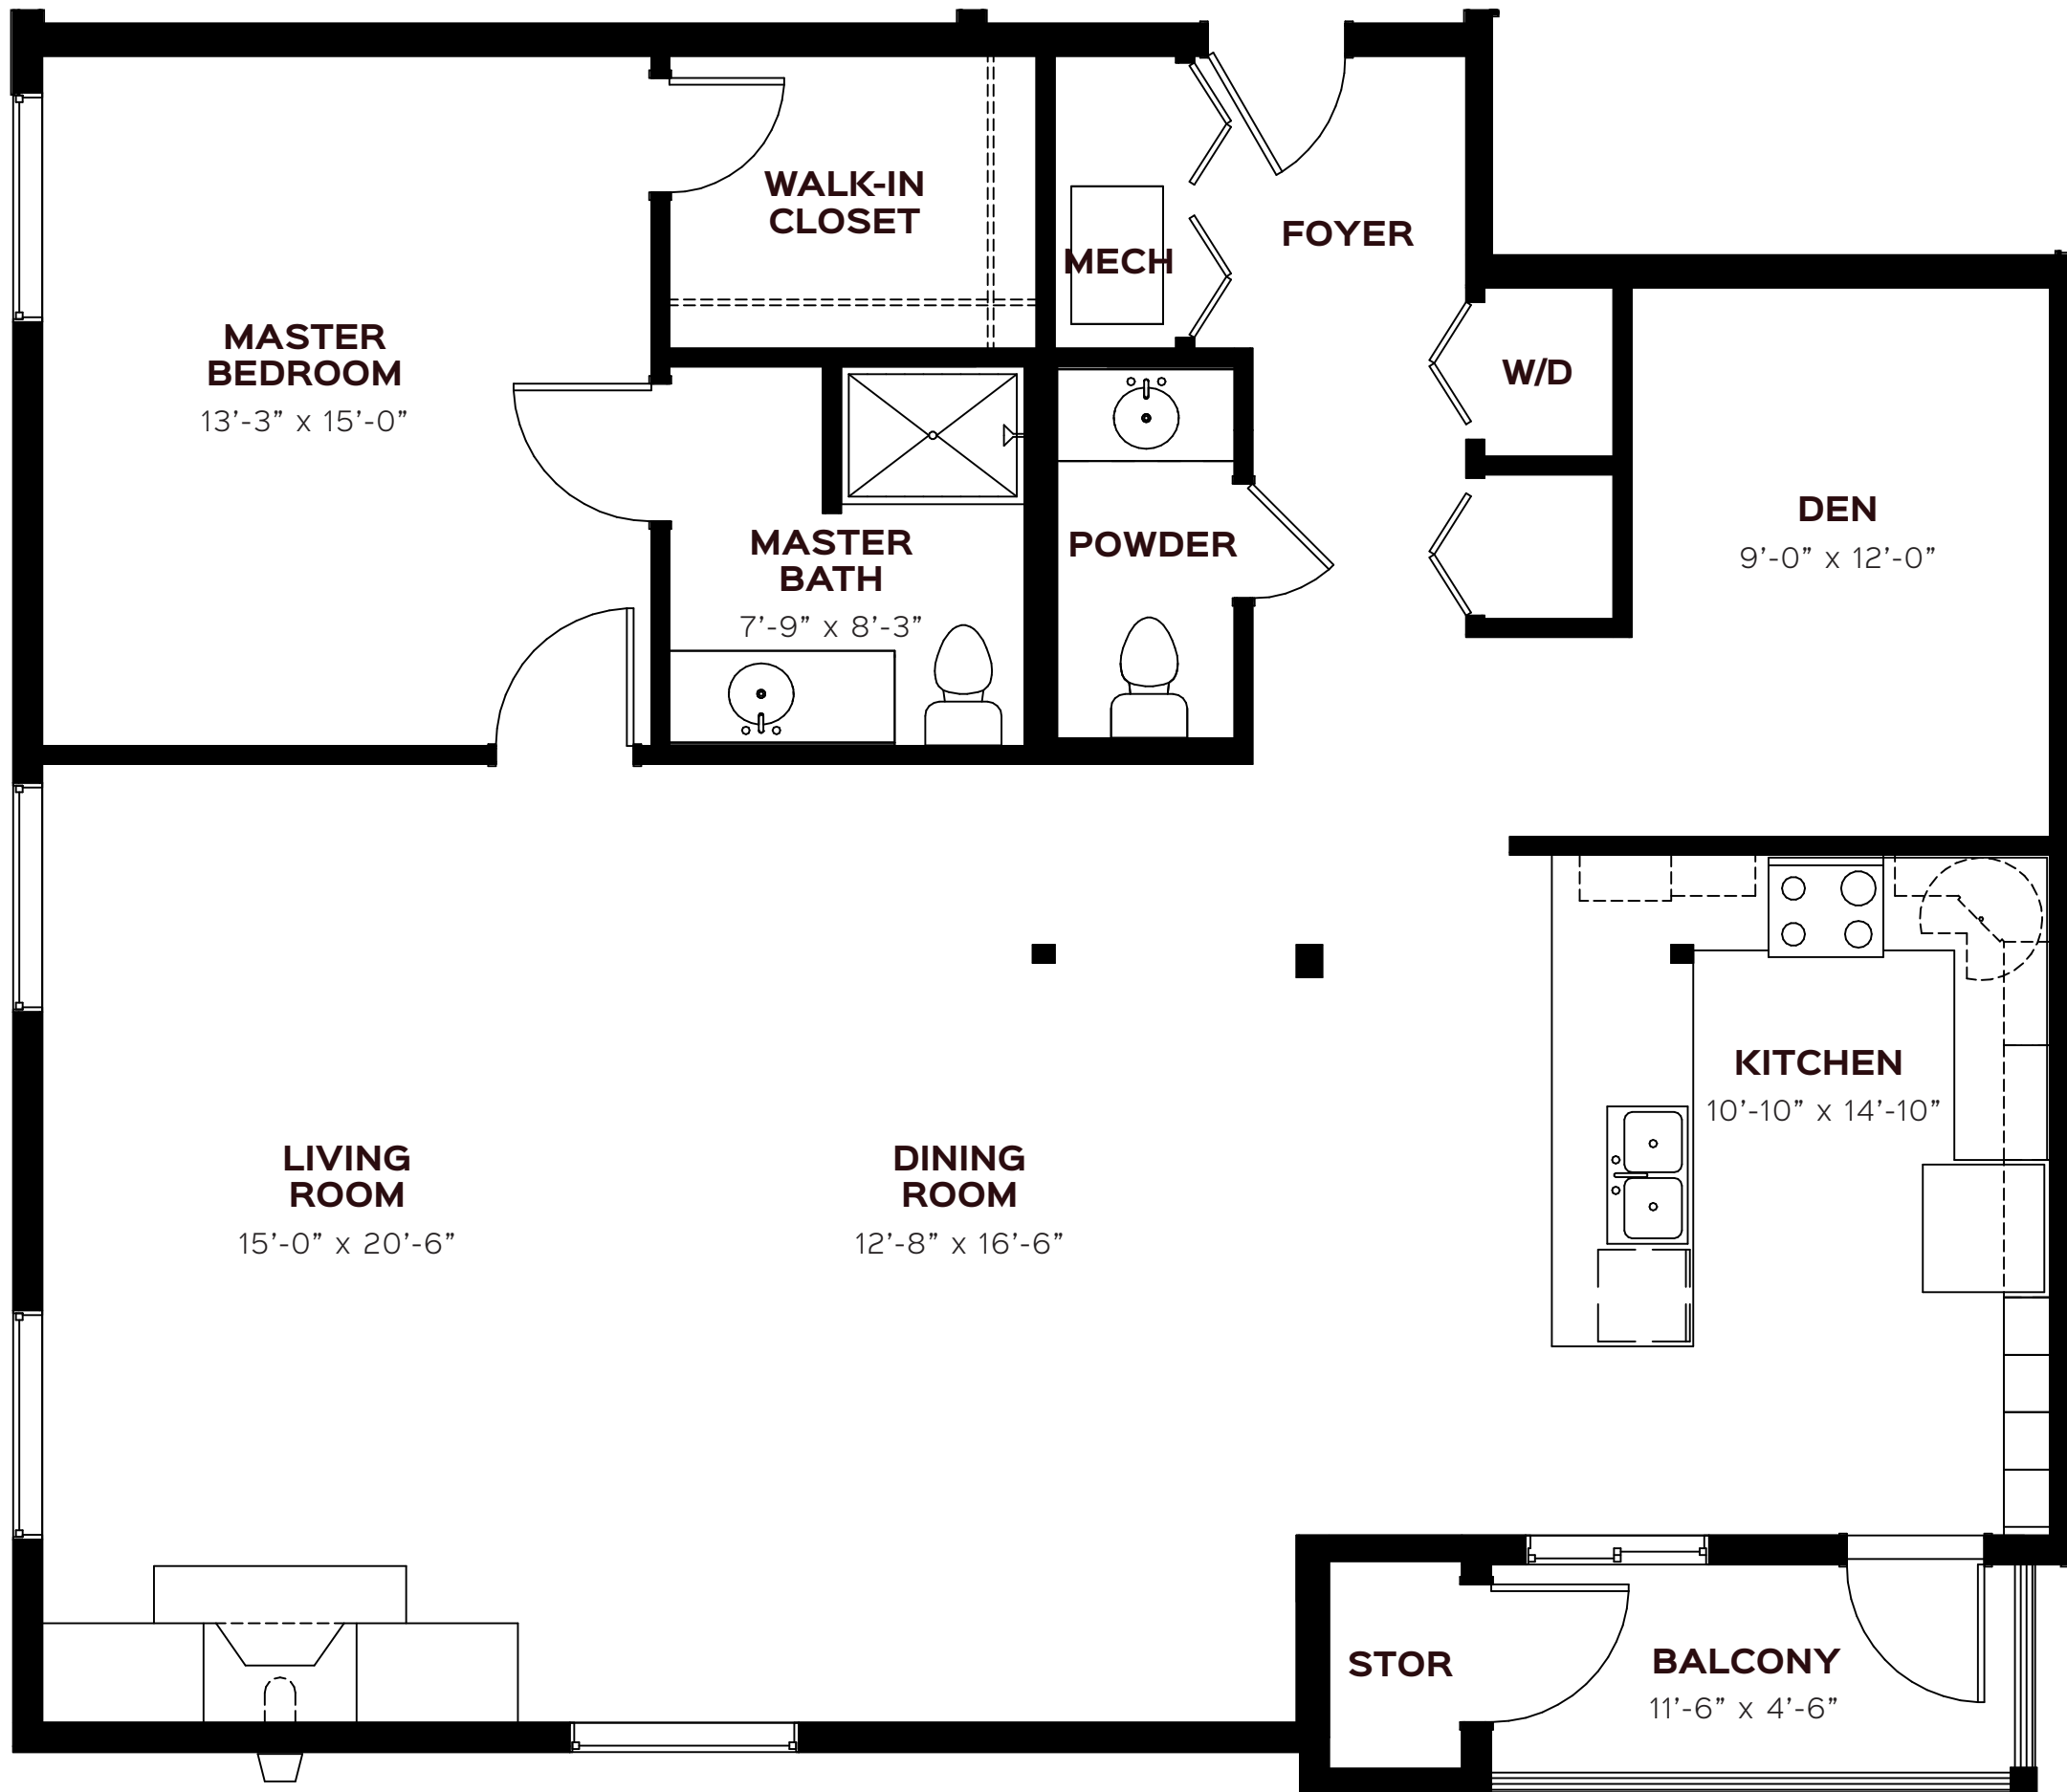

## BRIDGE UNIT

1 Bed + Den / 1.5 Bath  
1461 NSF / 1536 GSF

\* Square footage & dimensions are approximate