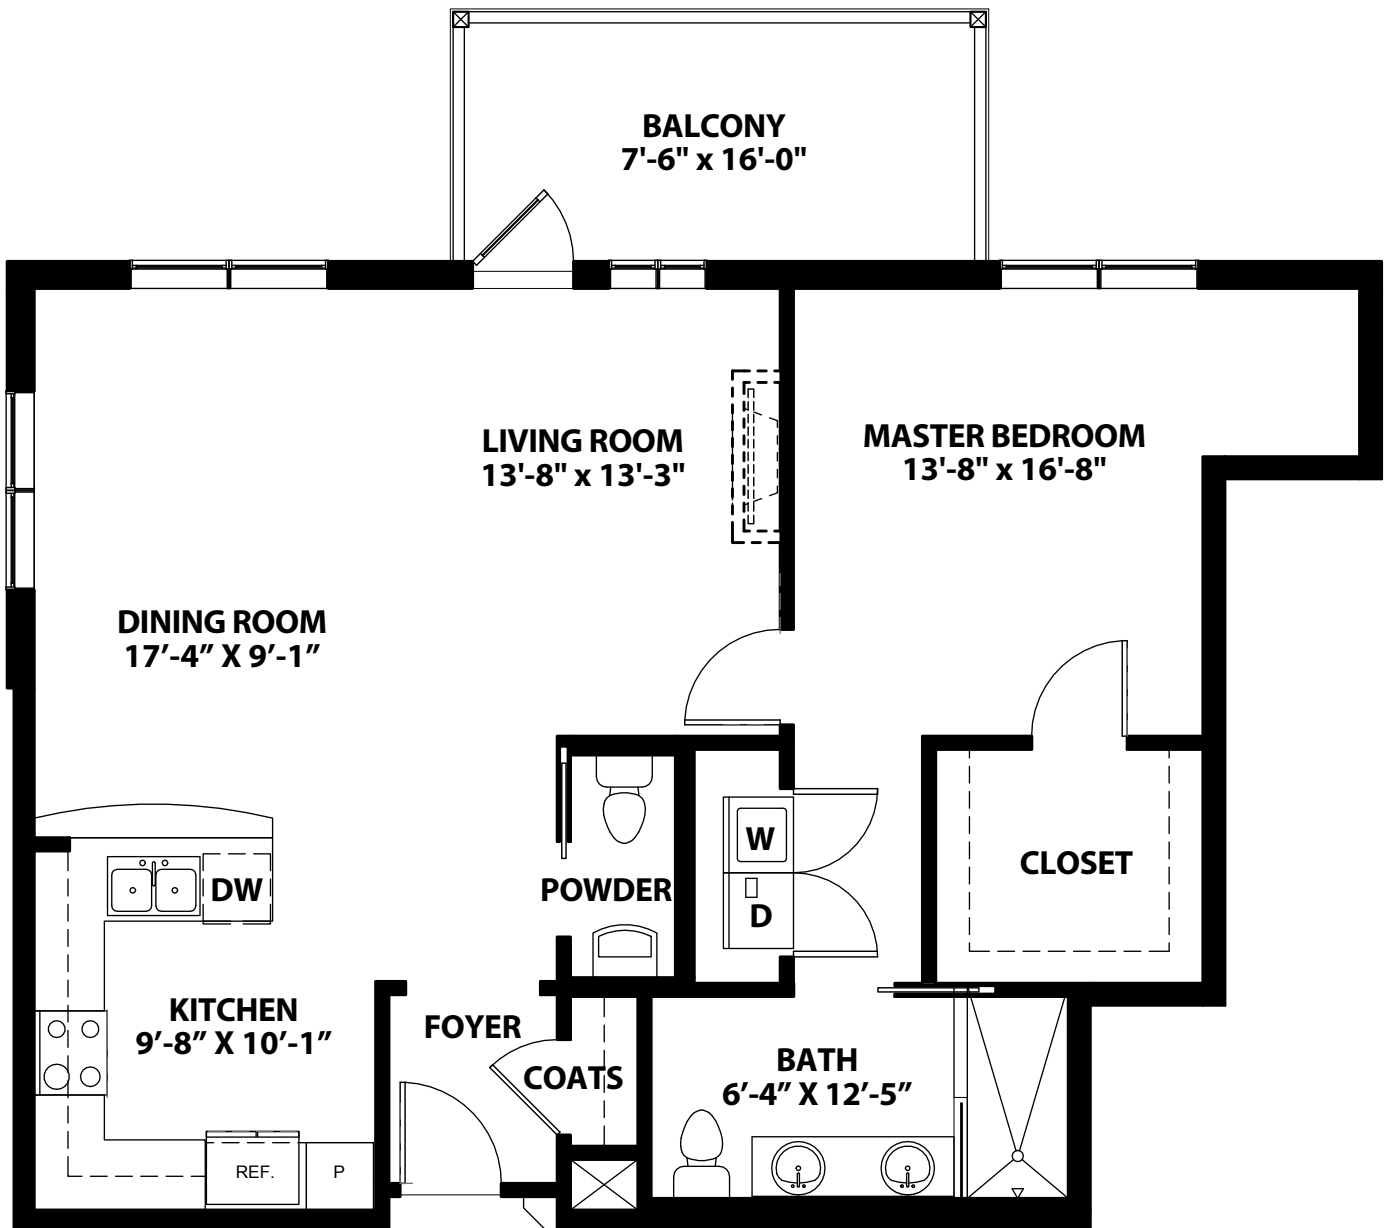

Floor plan

ONE-BEDROOM "A.2"
939 SQUARE FEET

Floor plans not to scale.
Floor plans reflect standard home styles. Actual floor plans may vary.

A MEMBER OF EMERALD COMMUNITIES

10901 176TH CIRCLE NE
REDMOND, WA 98052
425-556-8220
EMERALDHEIGHTS.COM