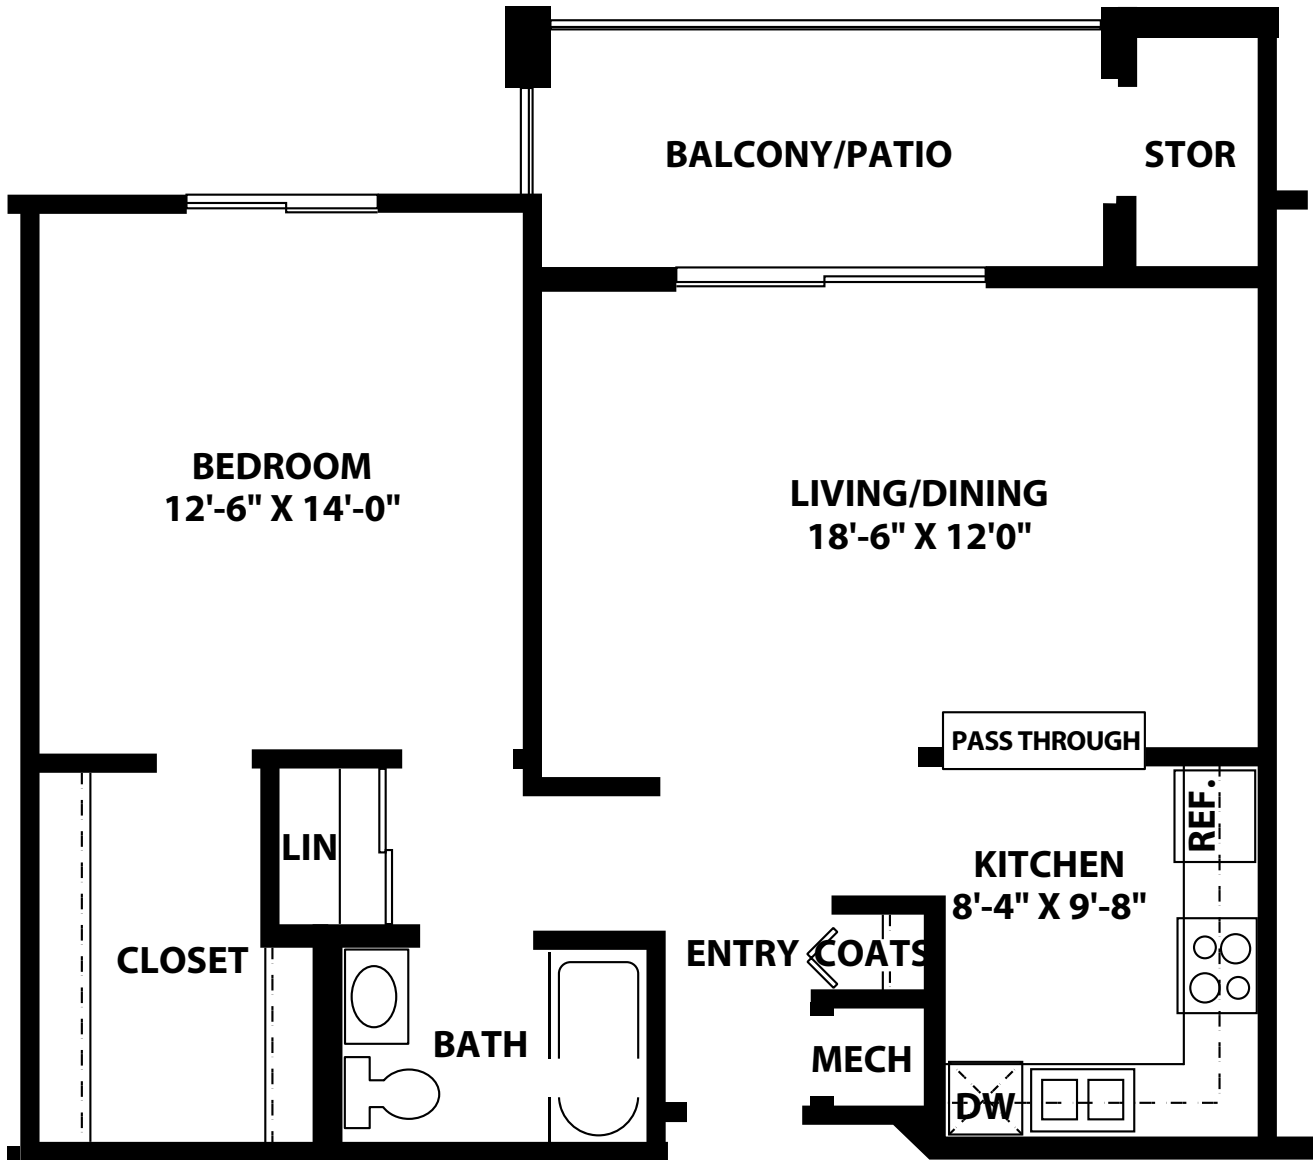

Floor plan

ONE-BEDROOM "C"
794 SQUARE FEET

Floor plans not to scale.
Floor plans reflect standard home styles. Actual floor plans may vary.

A MEMBER OF EMERALD COMMUNITIES

10901 176TH CIRCLE NE
REDMOND, WA 98052
425-556-8220
EMERALDHEIGHTS.COM