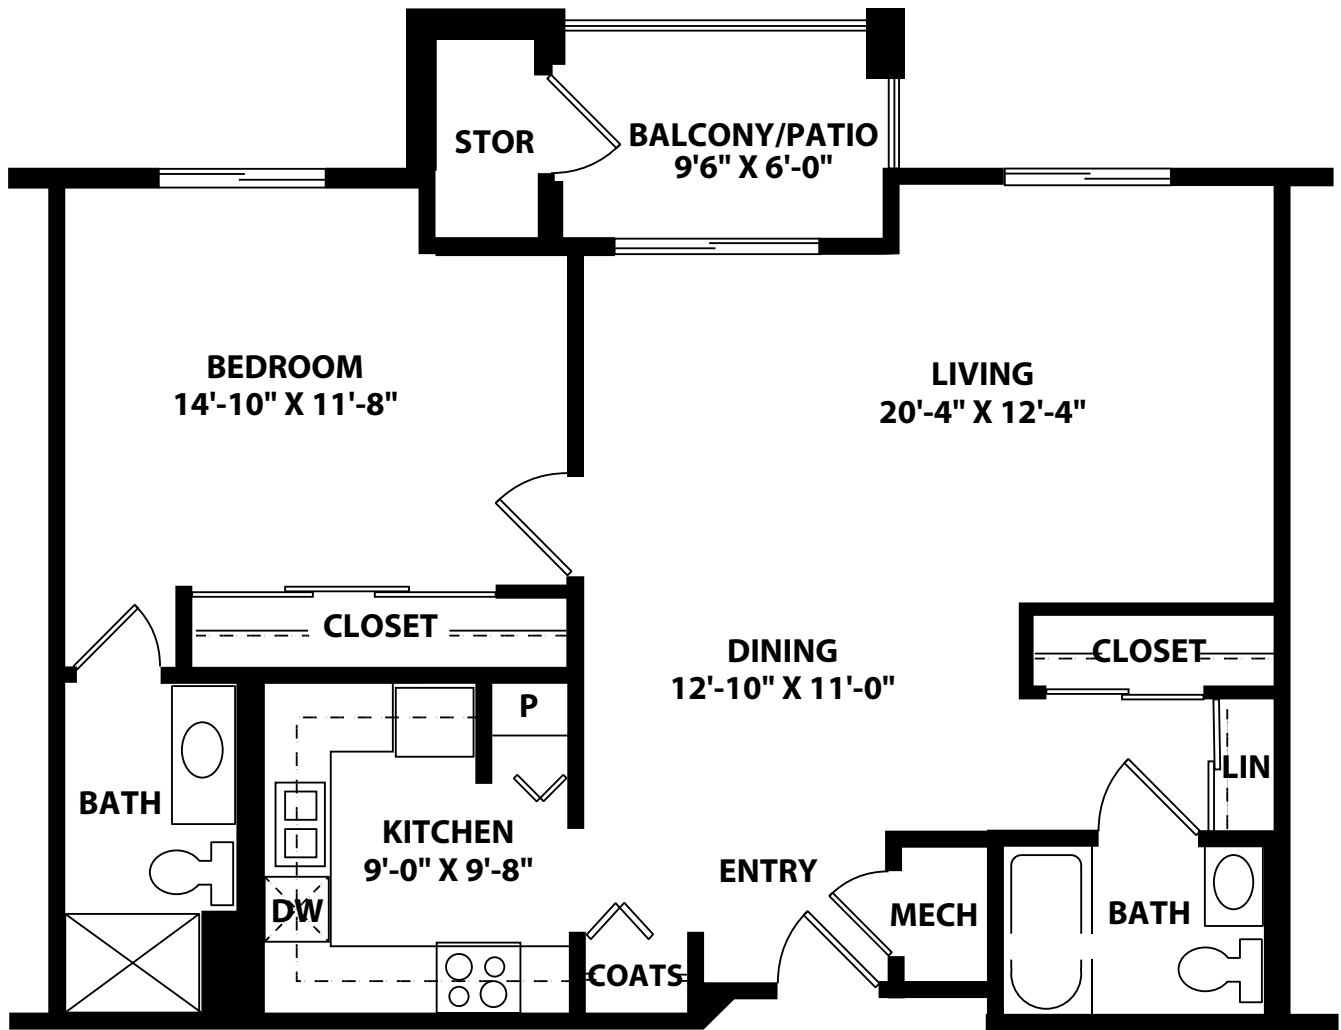

# Floor plan

ONE-BEDROOM "D1"  
904 SQUARE FEET

Floor plans not to scale.  
Floor plans reflect standard home styles. Actual floor plans may vary.

A MEMBER OF EMERALD COMMUNITIES

10901 176TH CIRCLE NE  
REDMOND, WA 98052  
425-556-8220  
EMERALDHEIGHTS.COM