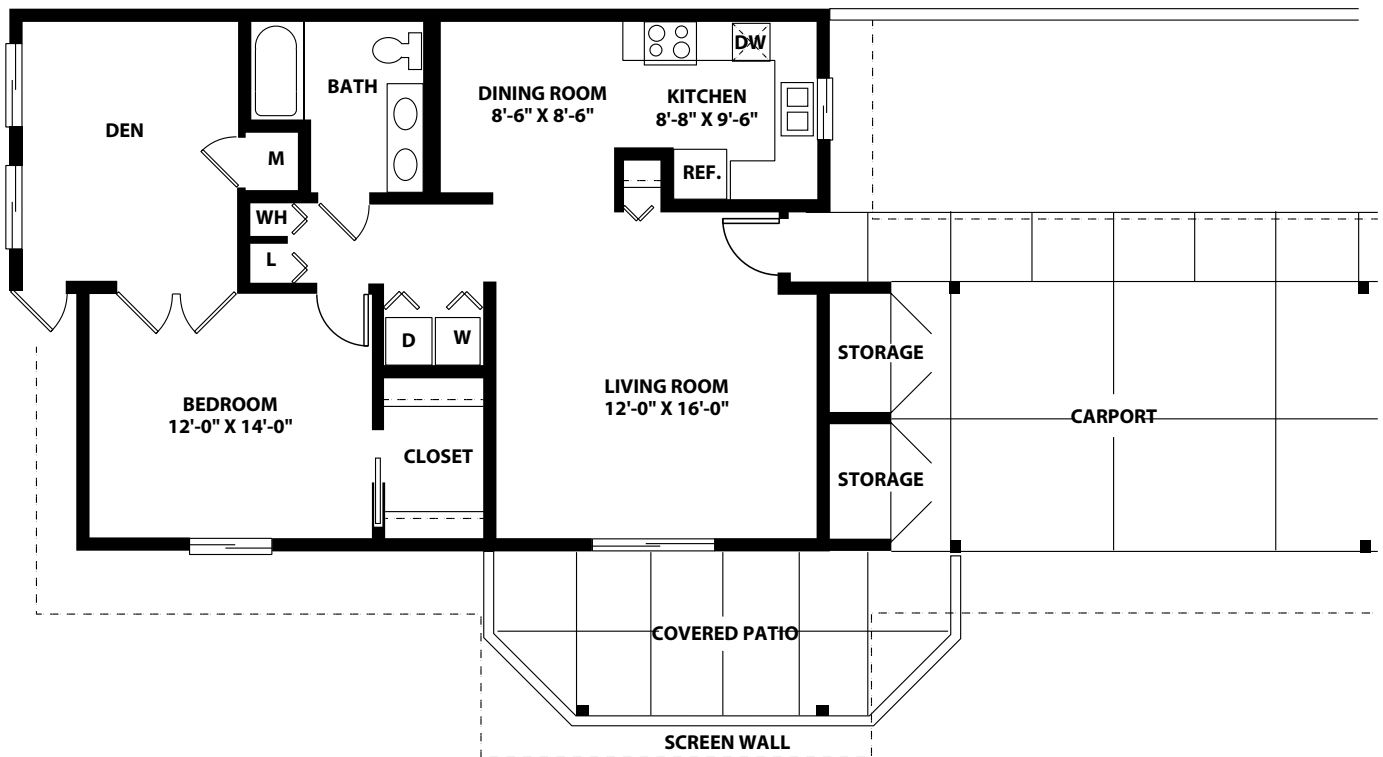

Floor plan

ONE-BEDROOM + DEN "1"
900 SQUARE FEET

Floor plans not to scale.
Floor plans reflect standard home styles. Actual floor plans may vary.

A MEMBER OF EMERALD COMMUNITIES

10901 176TH CIRCLE NE
REDMOND, WA 98052
425-556-8220
EMERALDHEIGHTS.COM