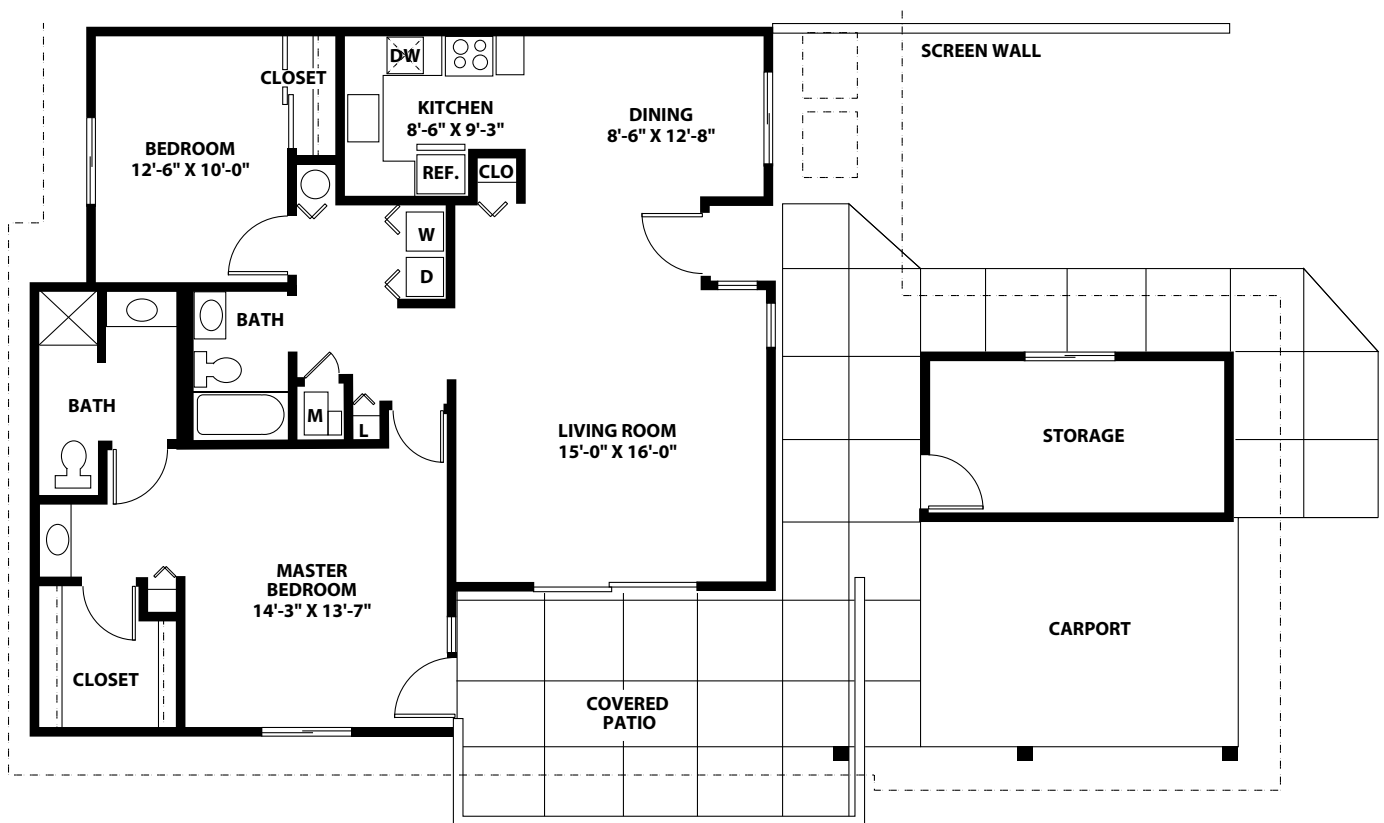

Floor plan

TWO-BEDROOM COTTAGE "K"
1,276 SQUARE FEET

Floor plans not to scale.
Floor plans reflect standard home styles. Actual floor plans may vary.

A MEMBER OF EMERALD COMMUNITIES

10901 176TH CIRCLE NE
REDMOND, WA 98052
425-556-8220
EMERALDHEIGHTS.COM