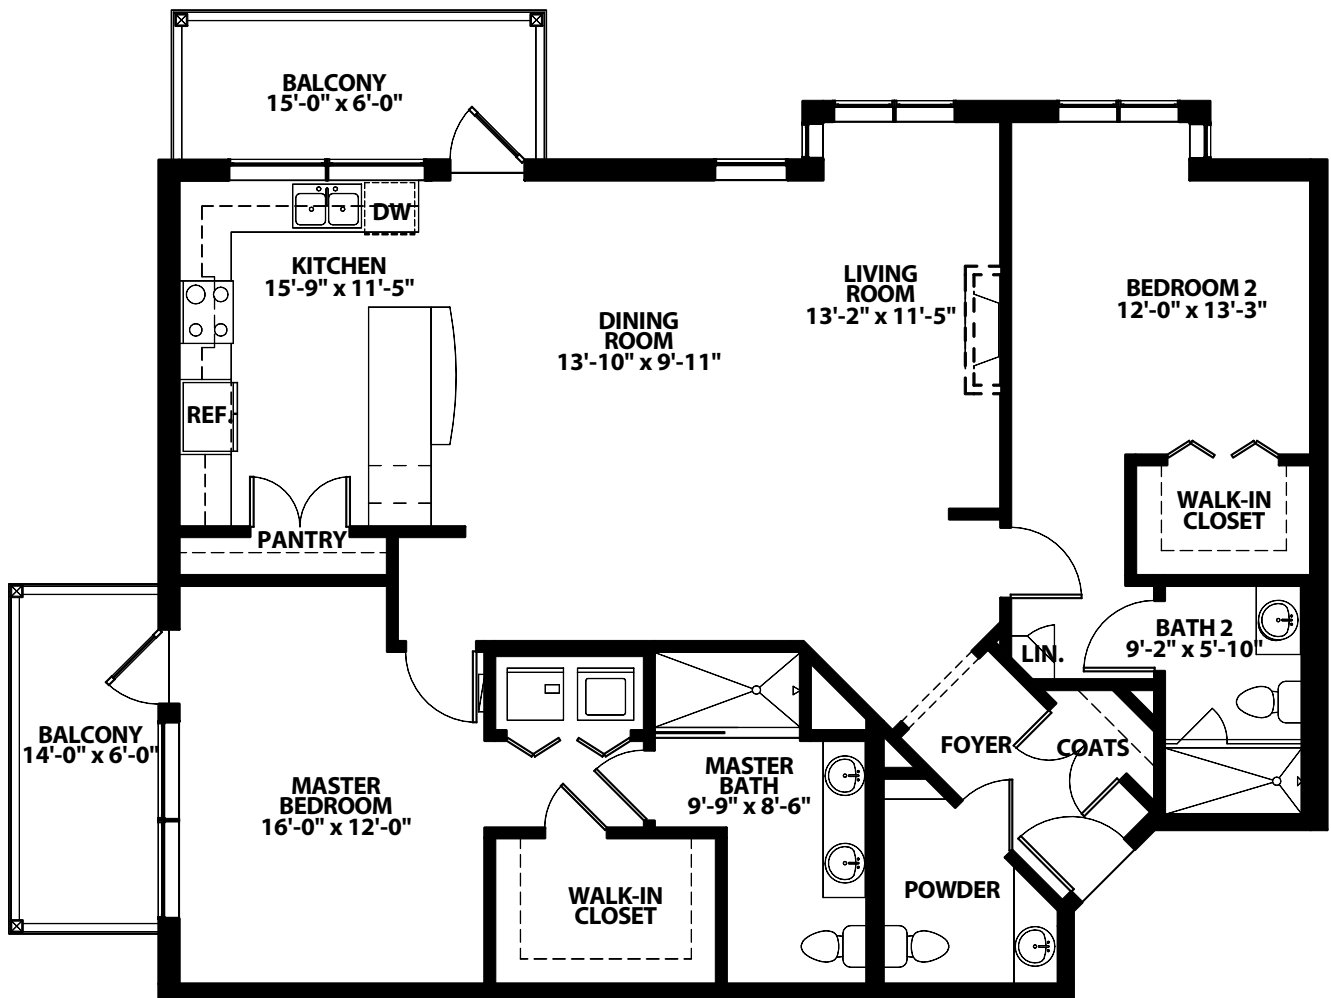

Floor plan

TWO-BEDROOM "F.2"
1,423 SQUARE FEET

Floor plans not to scale.
Floor plans reflect standard home styles. Actual floor plans may vary.

A MEMBER OF EMERALD COMMUNITIES

10901 176TH CIRCLE NE
REDMOND, WA 98052
425-556-8220
EMERALDHEIGHTS.COM