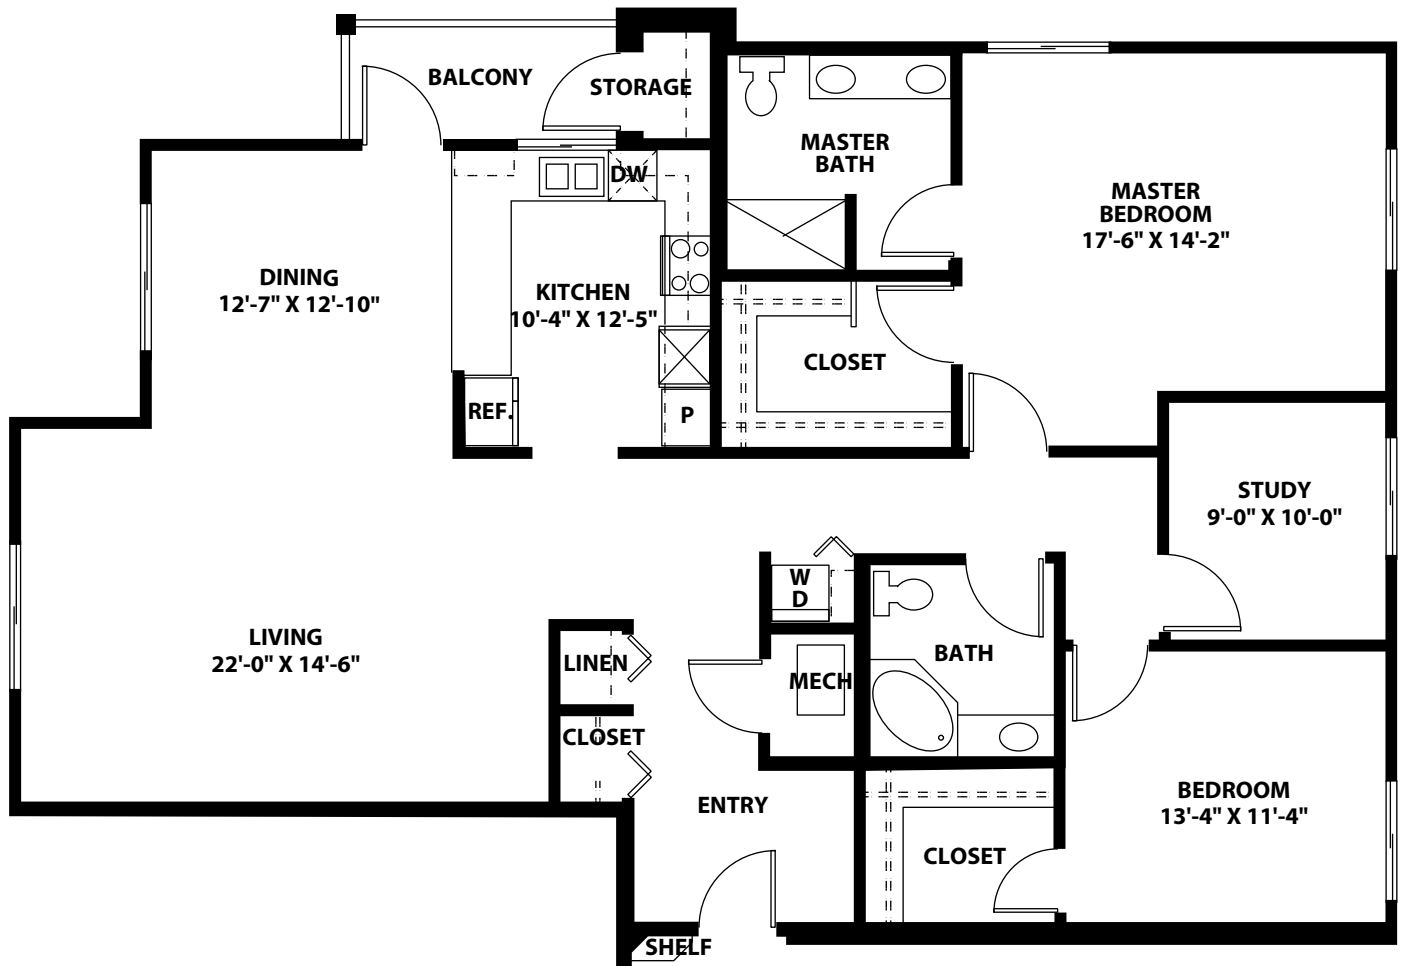

Floor plan

TWO-BEDROOM + STUDY "Q"
1,860 SQUARE FEET

Floor plans not to scale.
Floor plans reflect standard home styles. Actual floor plans may vary.

A MEMBER OF EMERALD COMMUNITIES

10901 176TH CIRCLE NE
REDMOND, WA 98052
425-556-8220
EMERALDHEIGHTS.COM