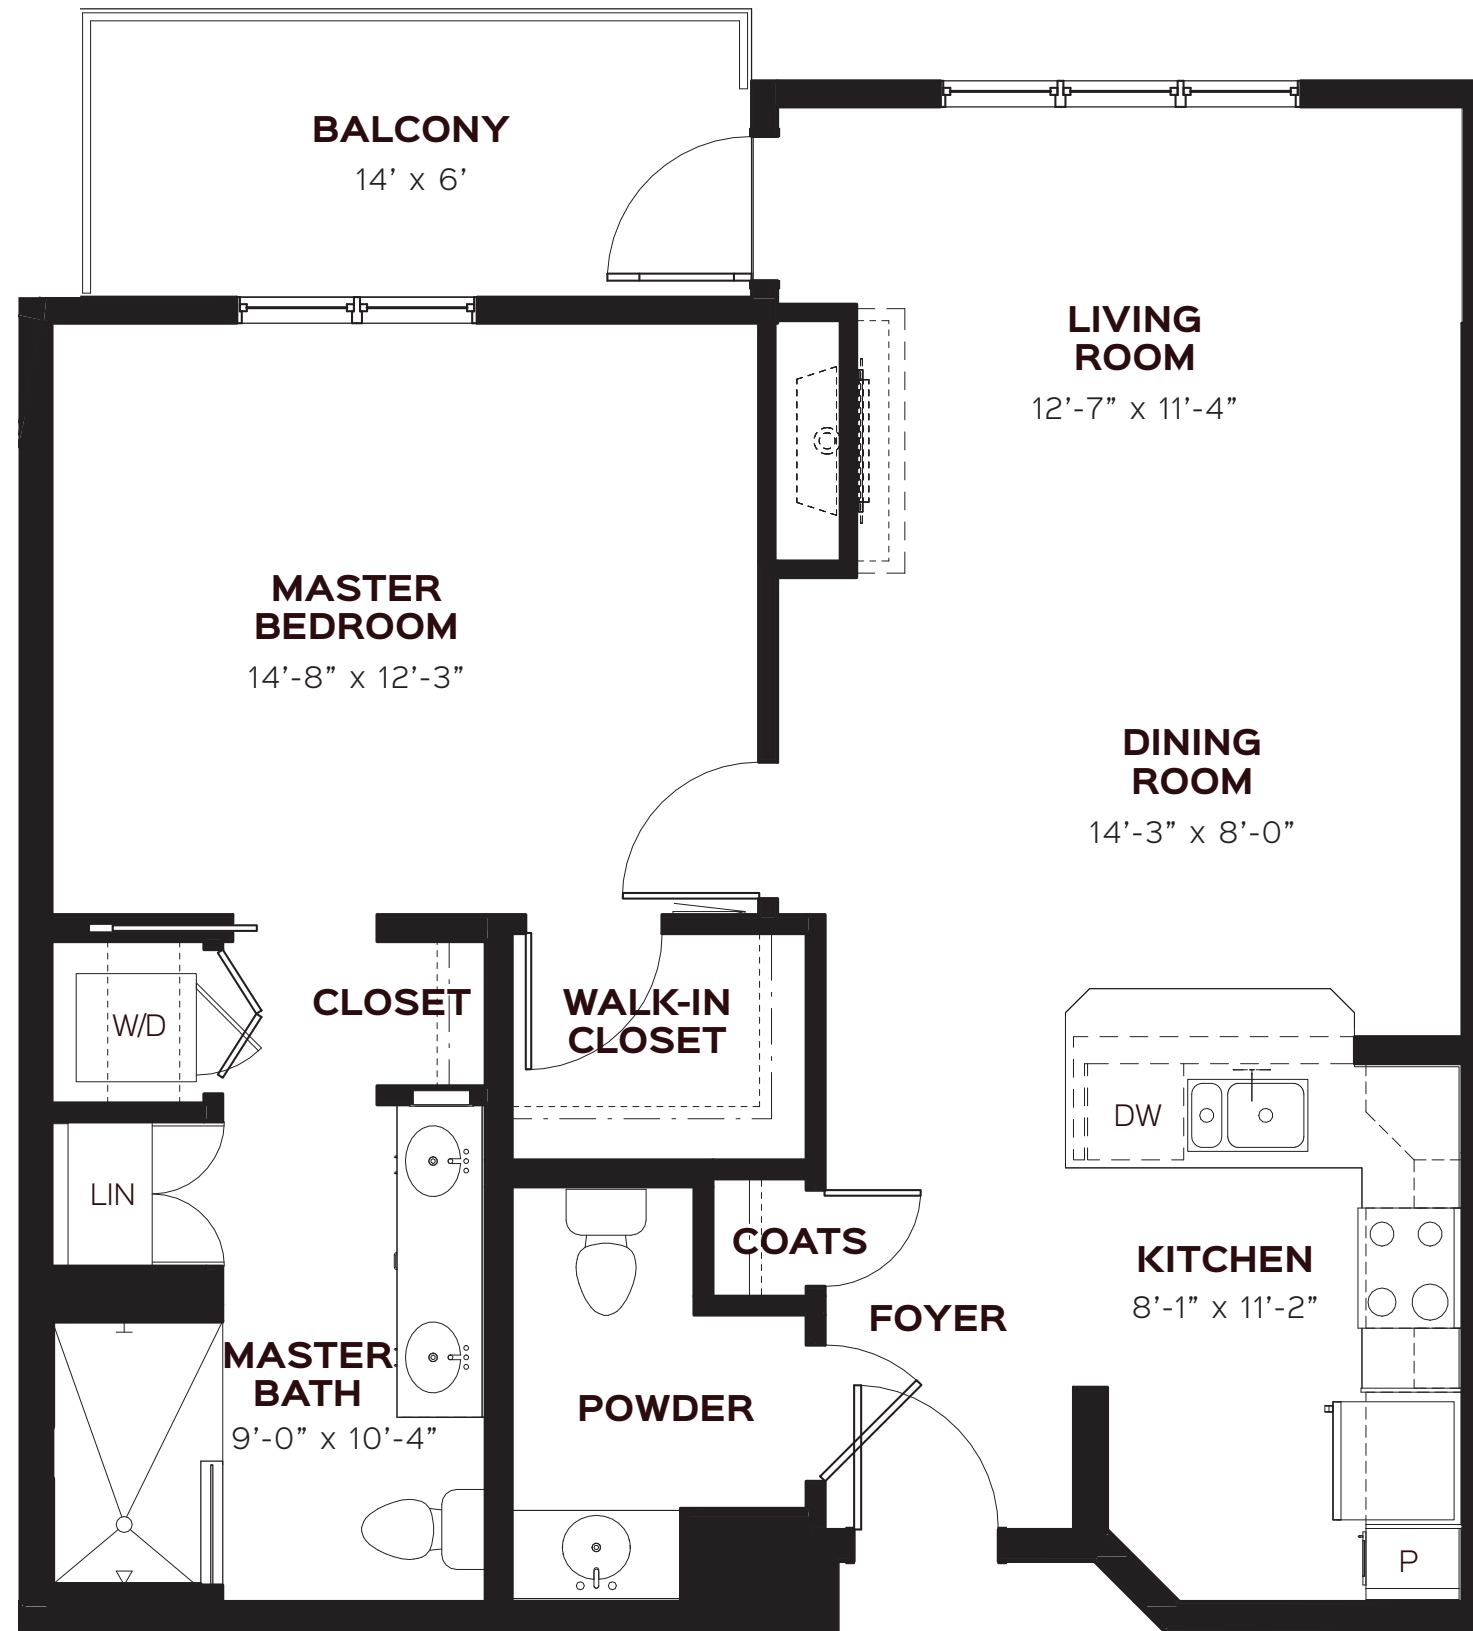

10901 176th Circle NE  
Redmond, WA 98052

Tel: 425-556-8220  
Fax: 425-556-8128

info@emeraldheights.com  
www.emeraldheights.com

**COURTYARD  
INDEPENDENT LIVING**

**BLOEDEL**  
1 Bed / 1.5 Bathroom  
826 NSF / 892 GSF

\* Square footage & dimensions are approximate