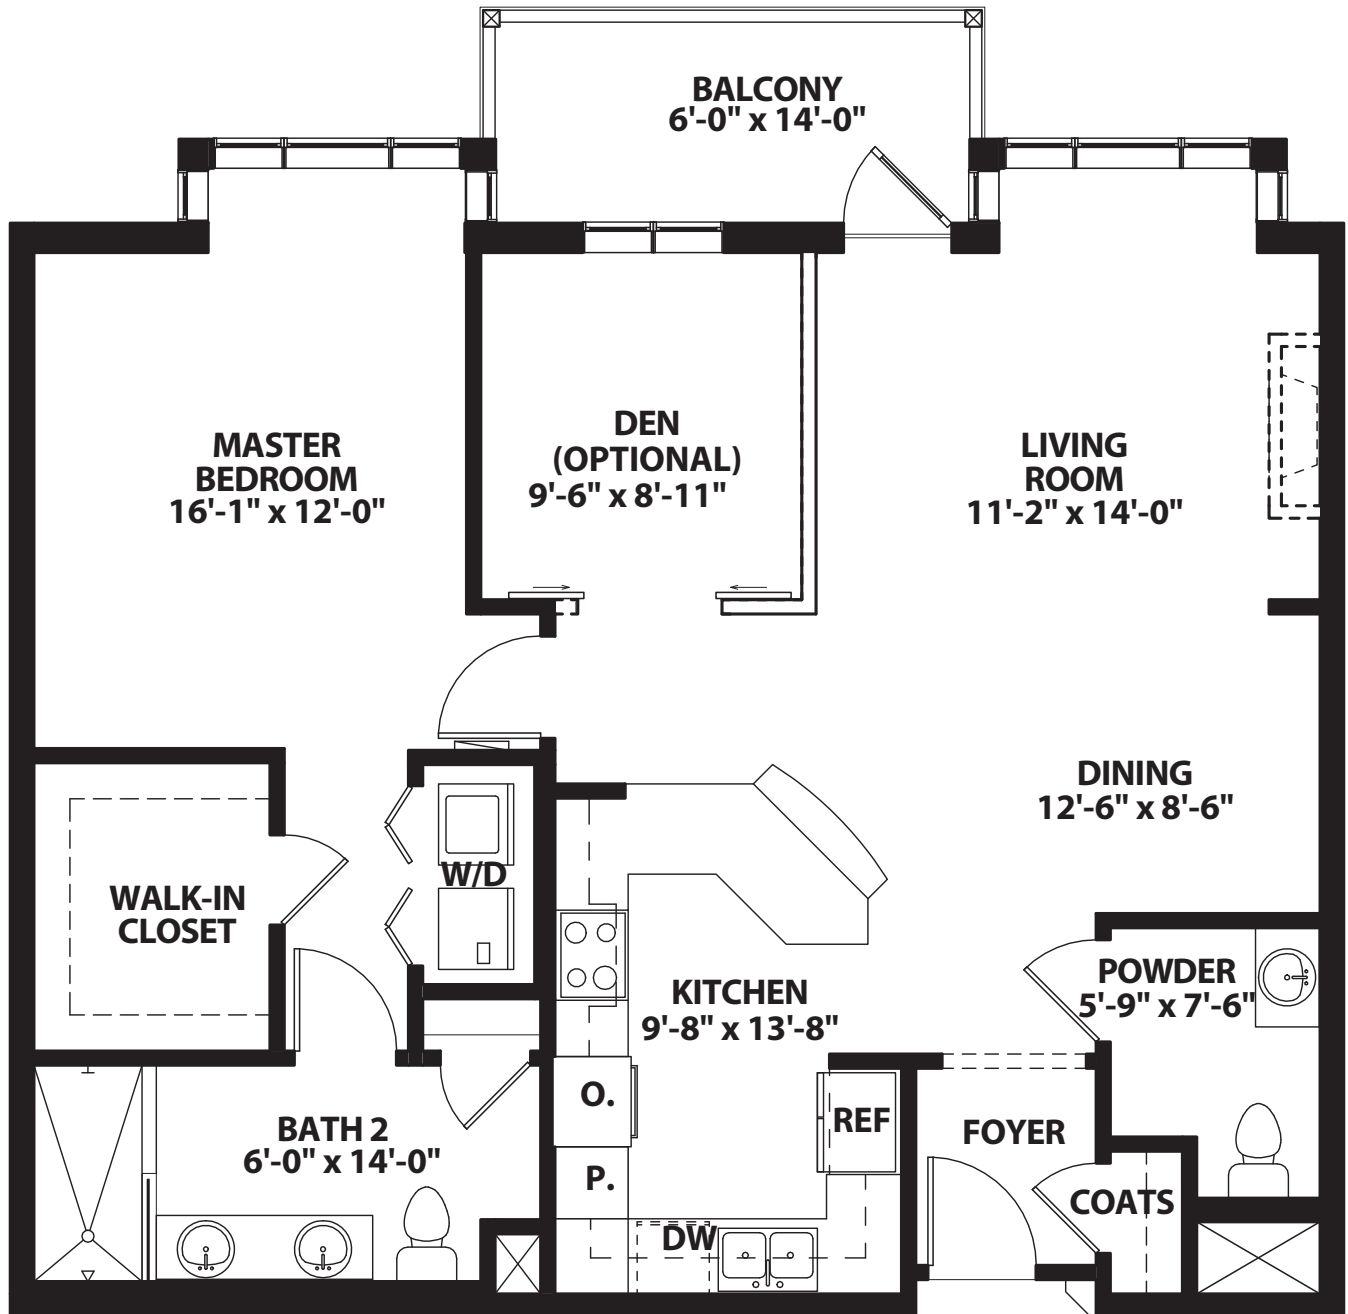

Floor plan

ONE-BEDROOM PLUS DEN "B1"
1,058 SQUARE FEET

Floor plans reflect standard home styles. Actual floor plans may vary.

A MEMBER OF EMERALD COMMUNITIES

10901 176TH CIRCLE NE
REDMOND, WA 98052
425-556-8220
EMERALDHEIGHTS.COM