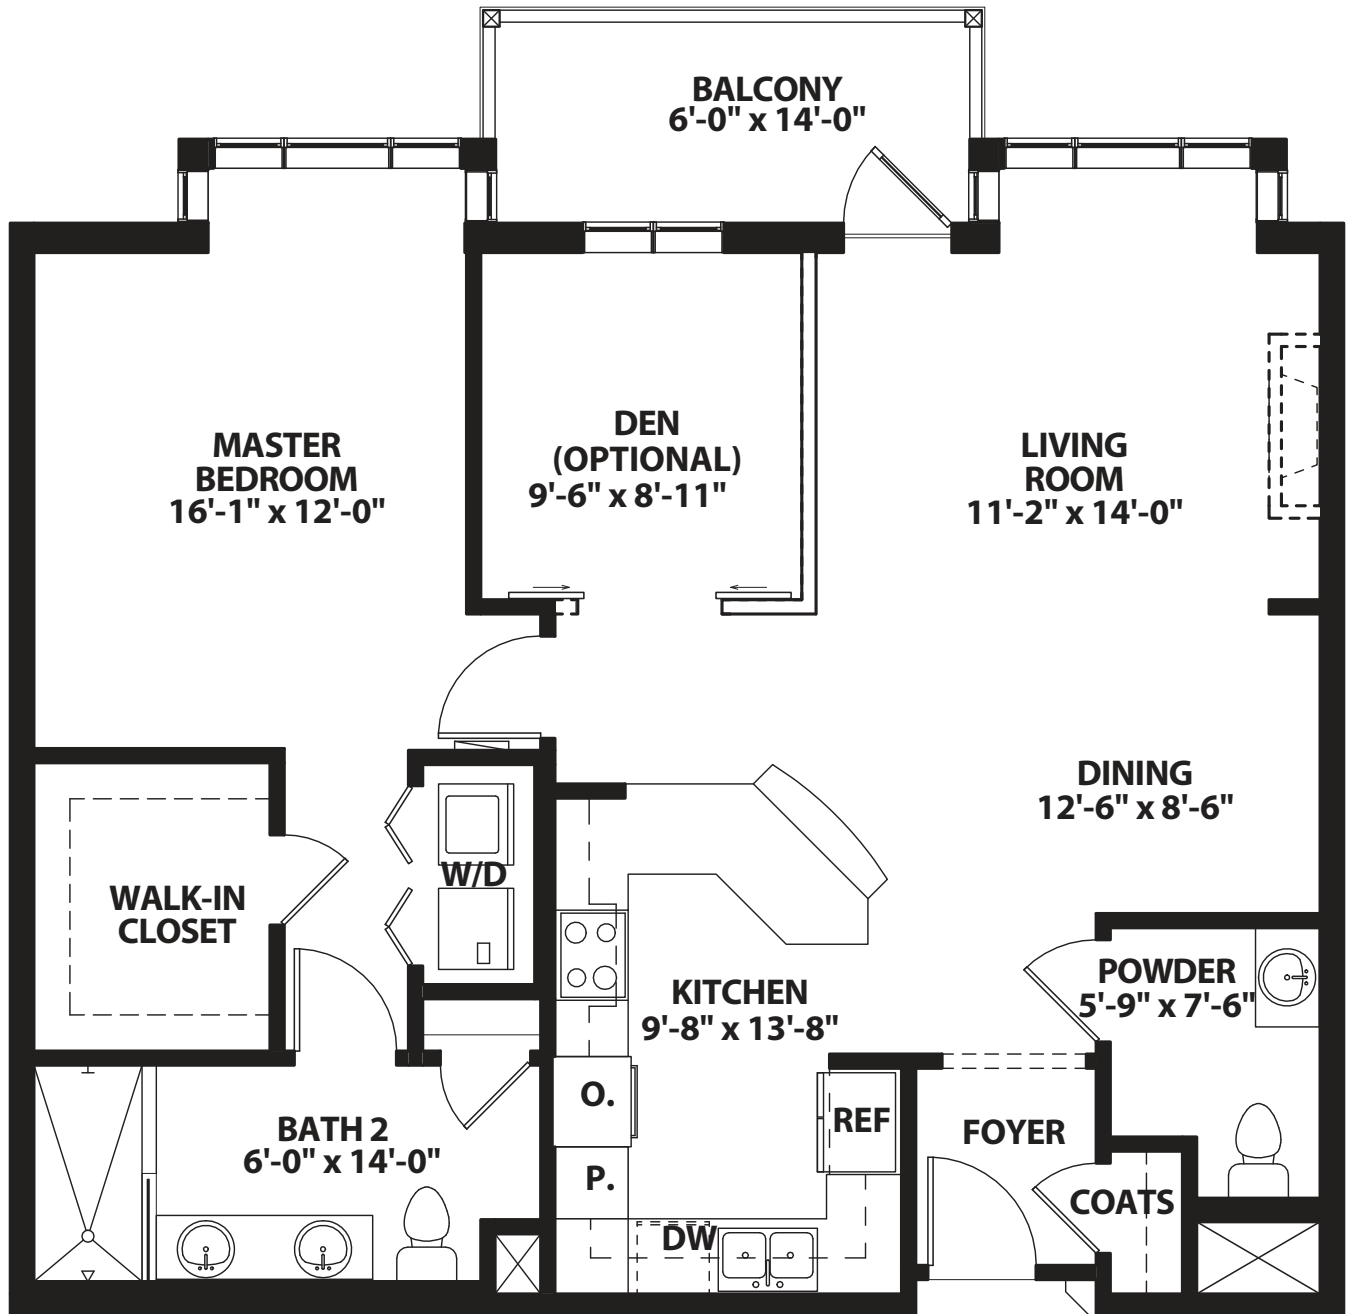

# Floor plan

ONE-BEDROOM PLUS DEN "B1"  
1,058 SQUARE FEET

Floor plans reflect standard home styles. Actual floor plans may vary.

A MEMBER OF EMERALD COMMUNITIES

10901 176TH CIRCLE NE  
REDMOND, WA 98052  
425-556-8220  
EMERALDHEIGHTS.COM