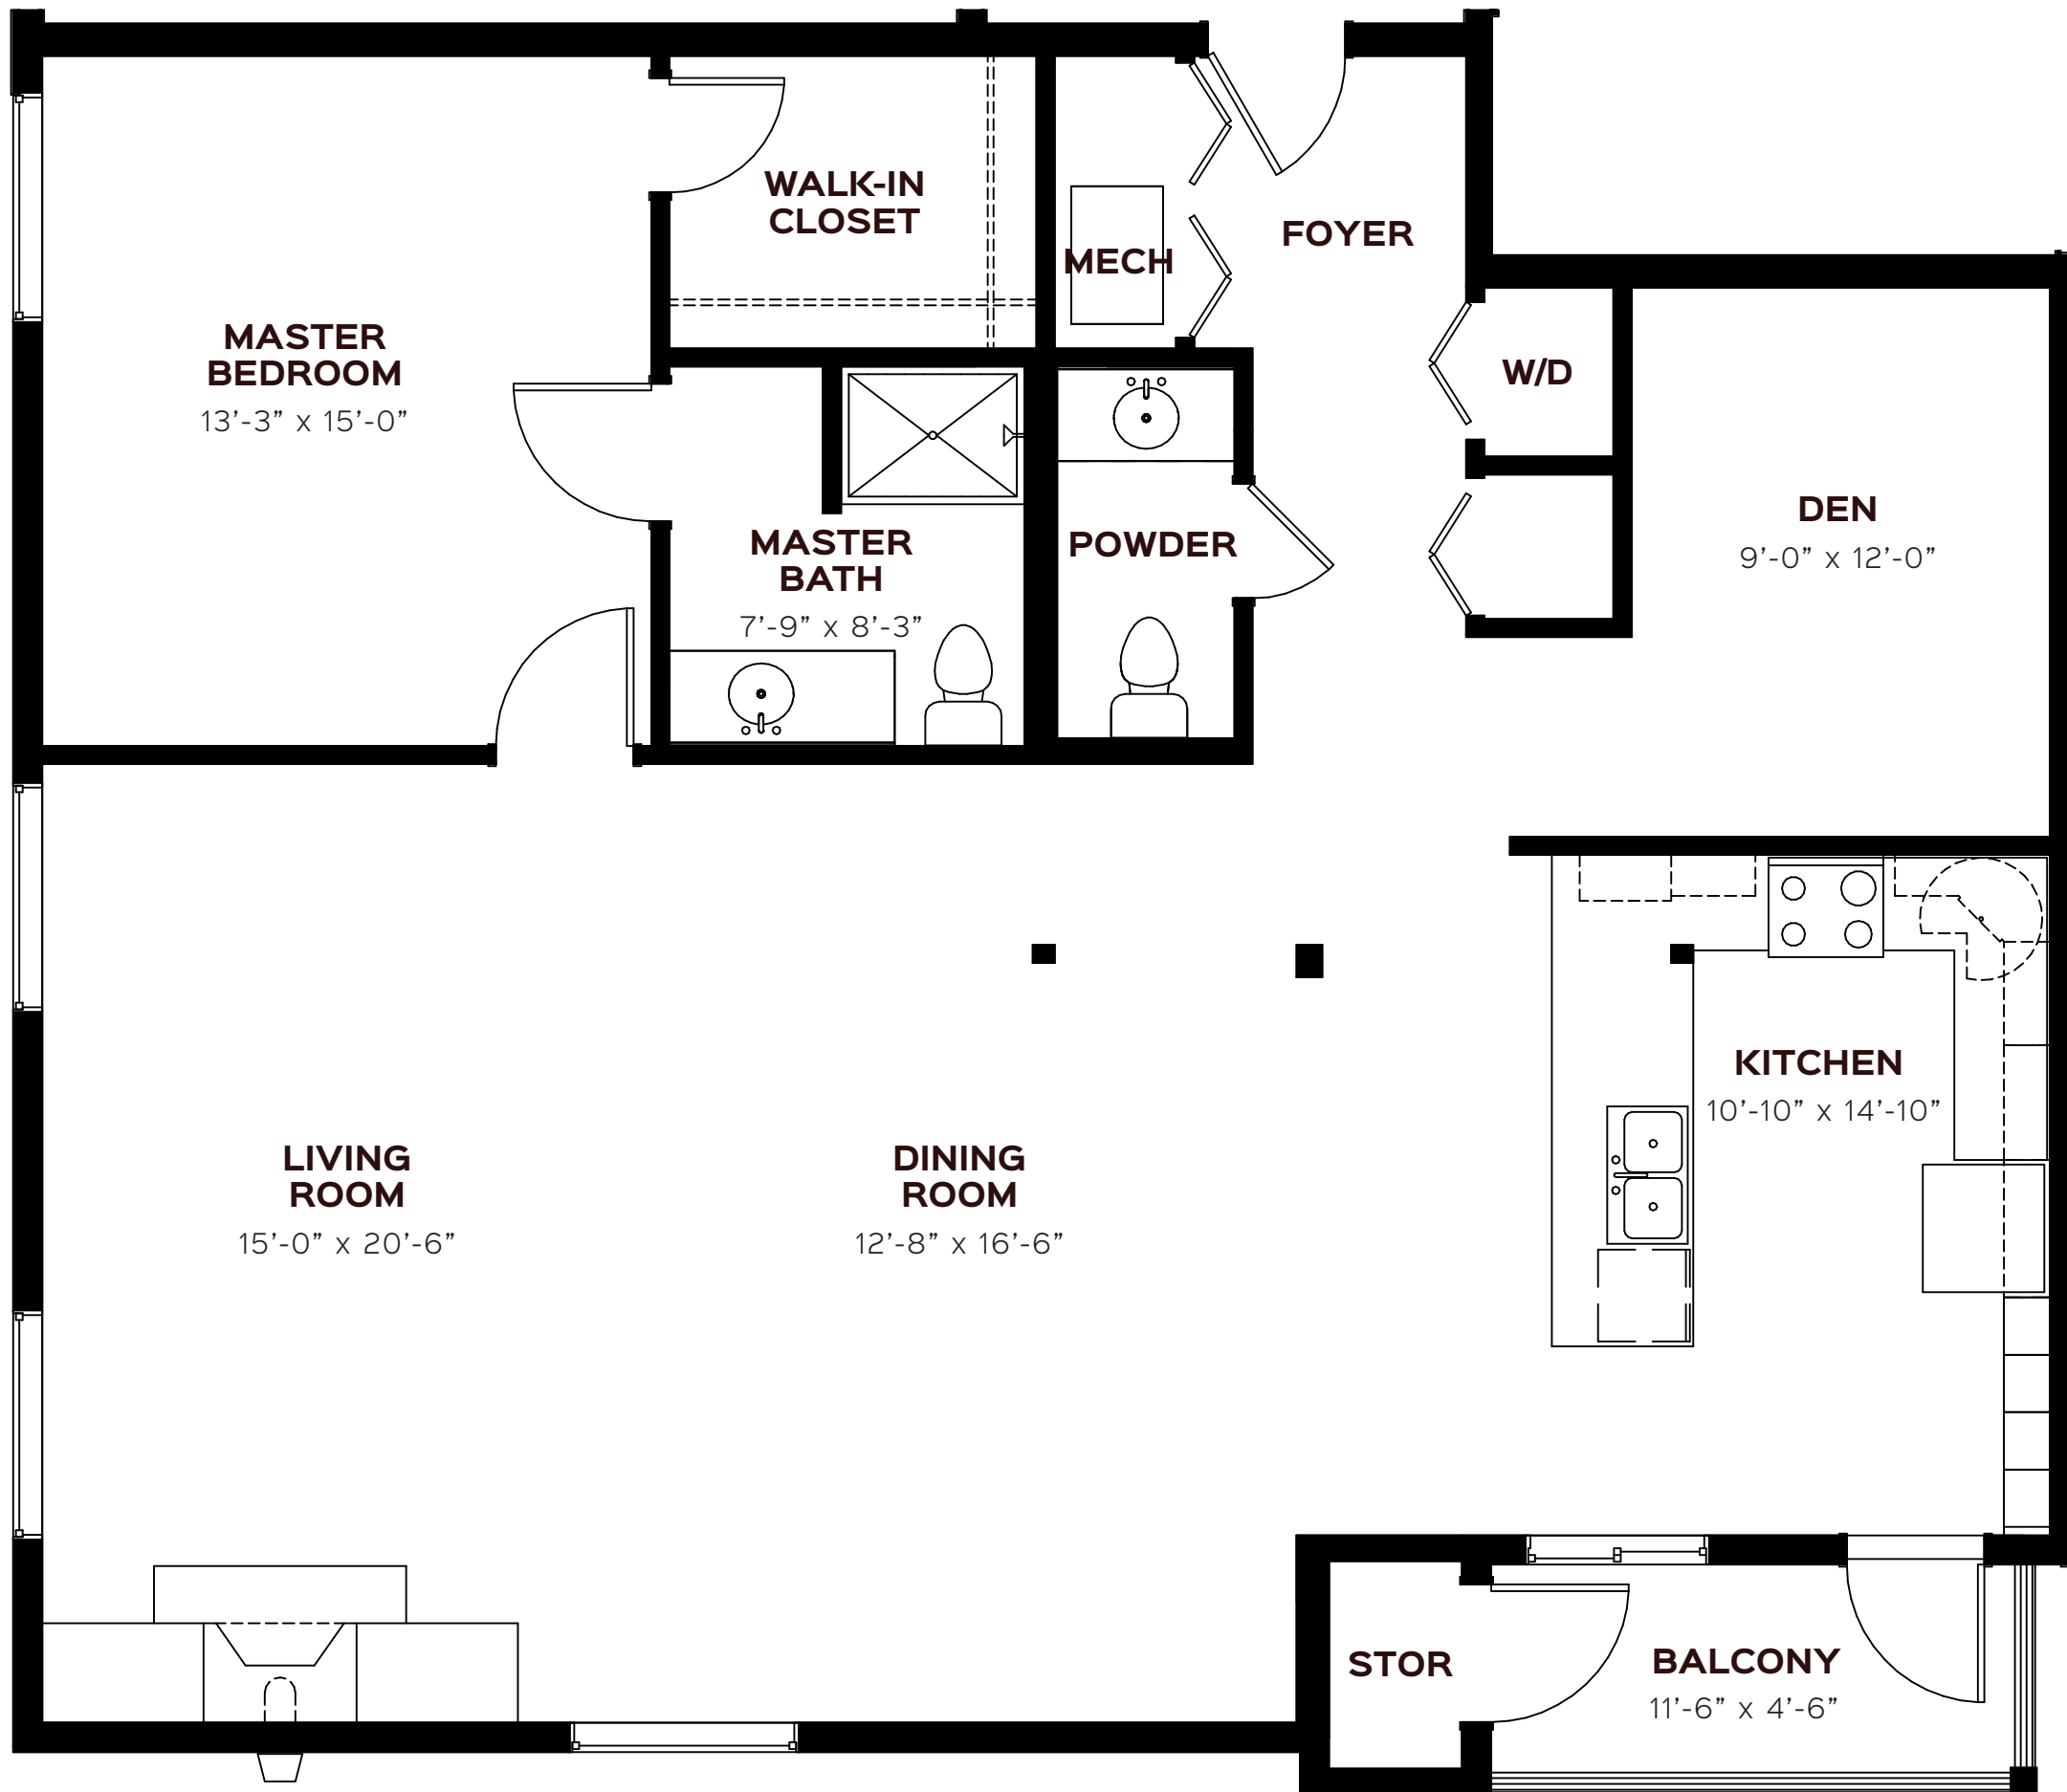

10901 176th Circle NE
Redmond, WA 98052

Tel: 425-556-8220
Fax: 425-556-8128

info@emeraldheights.com
www.emeraldheights.com

BRIDGE UNIT

1 Bed + Den / 1.5 Bath
1461 NSF / 1536 GSF

* Square footage & dimensions are approximate