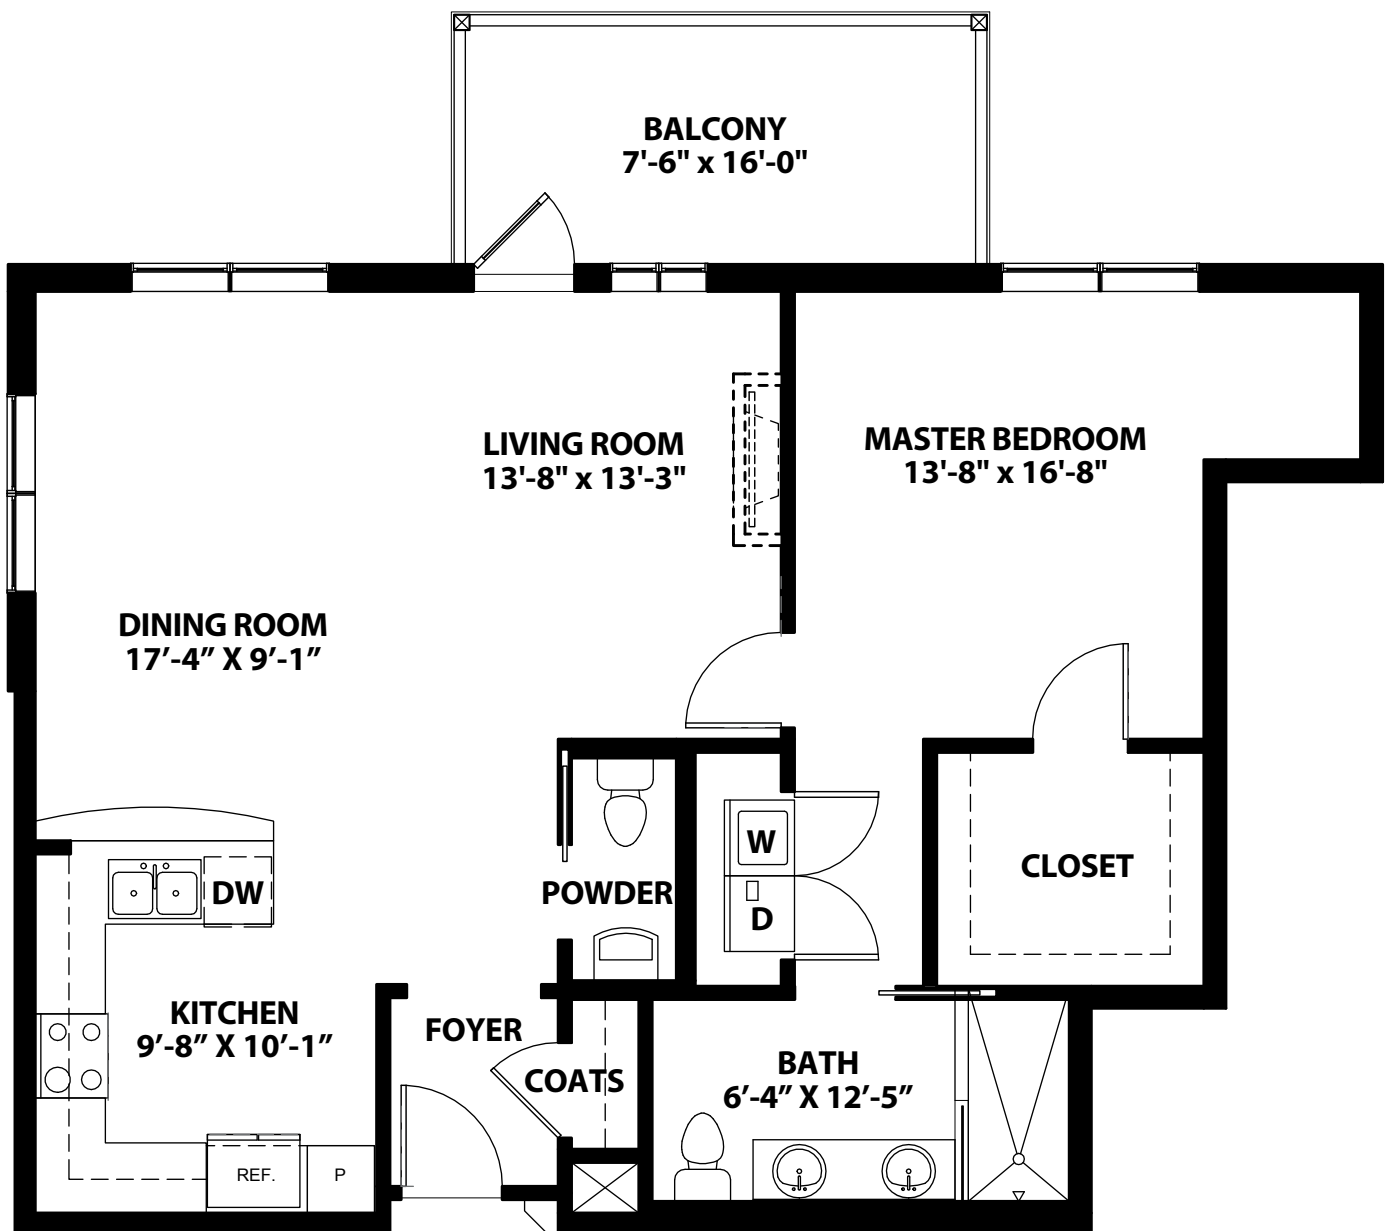

# Floor plan

ONE-BEDROOM "A.2"  
939 SQUARE FEET

Floor plans not to scale.  
Floor plans reflect standard home styles. Actual floor plans may vary.

A MEMBER OF EMERALD COMMUNITIES

10901 176TH CIRCLE NE  
REDMOND, WA 98052  
425-556-8220  
EMERALDHEIGHTS.COM