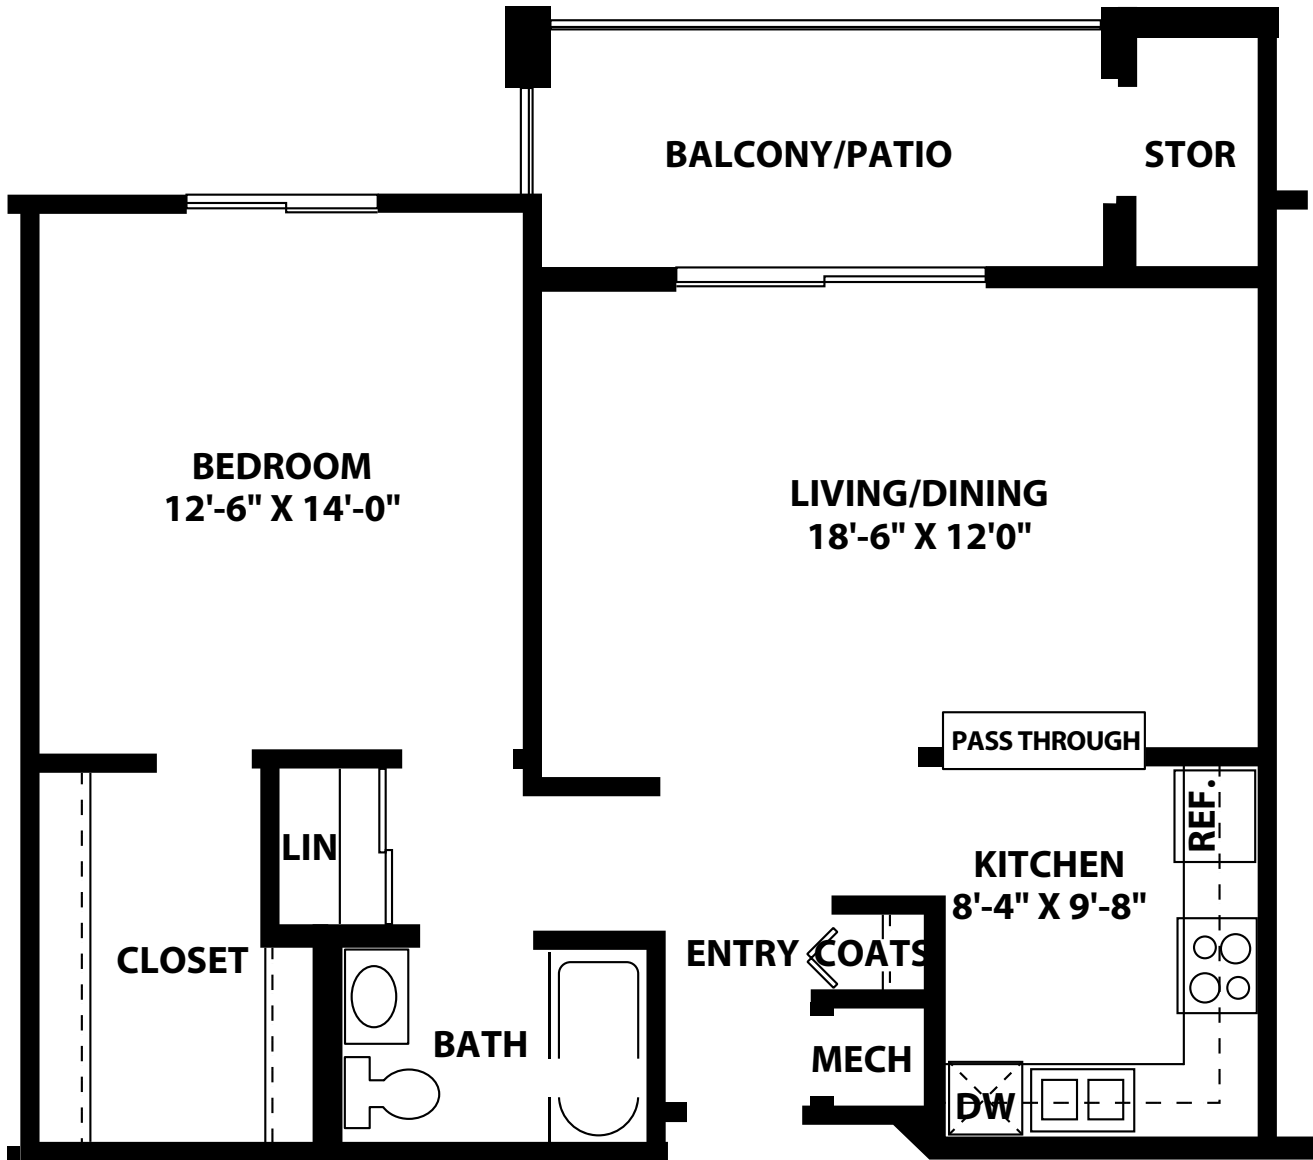

Floor plan

ONE-BEDROOM "C"
794 SQUARE FEET

Floor plans not to scale.
Floor plans reflect standard home styles. Actual floor plans may vary.

A MEMBER OF EMERALD COMMUNITIES

10901 176TH CIRCLE NE
REDMOND, WA 98052
425-556-8220
EMERALDHEIGHTS.COM