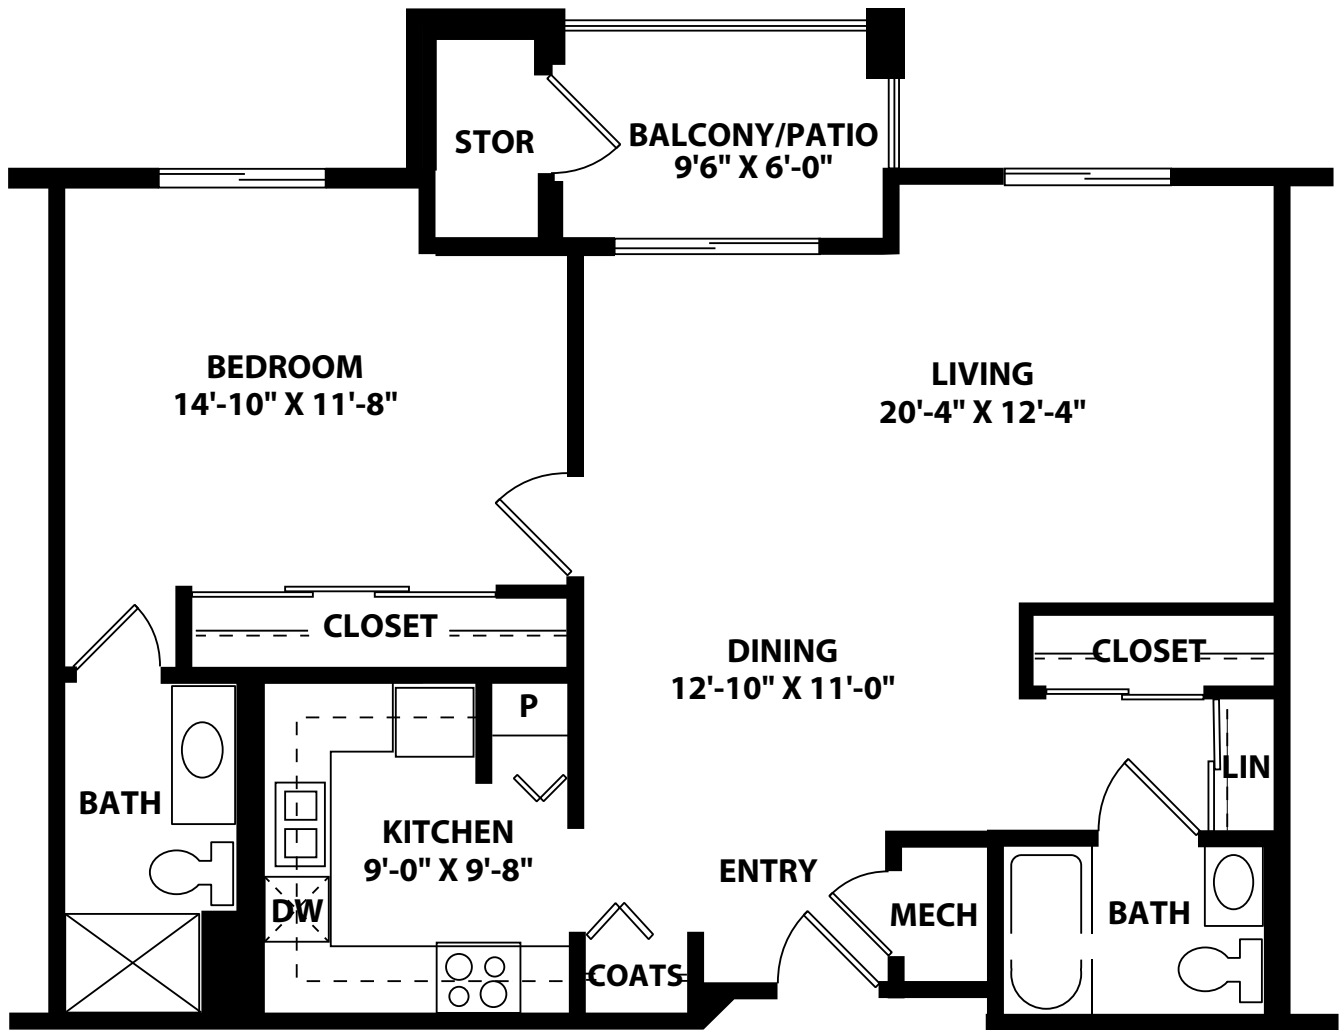

Floor plan

ONE-BEDROOM "D1"
904 SQUARE FEET

Floor plans not to scale.
Floor plans reflect standard home styles. Actual floor plans may vary.

A MEMBER OF EMERALD COMMUNITIES

10901 176TH CIRCLE NE
REDMOND, WA 98052
425-556-8220
EMERALDHEIGHTS.COM