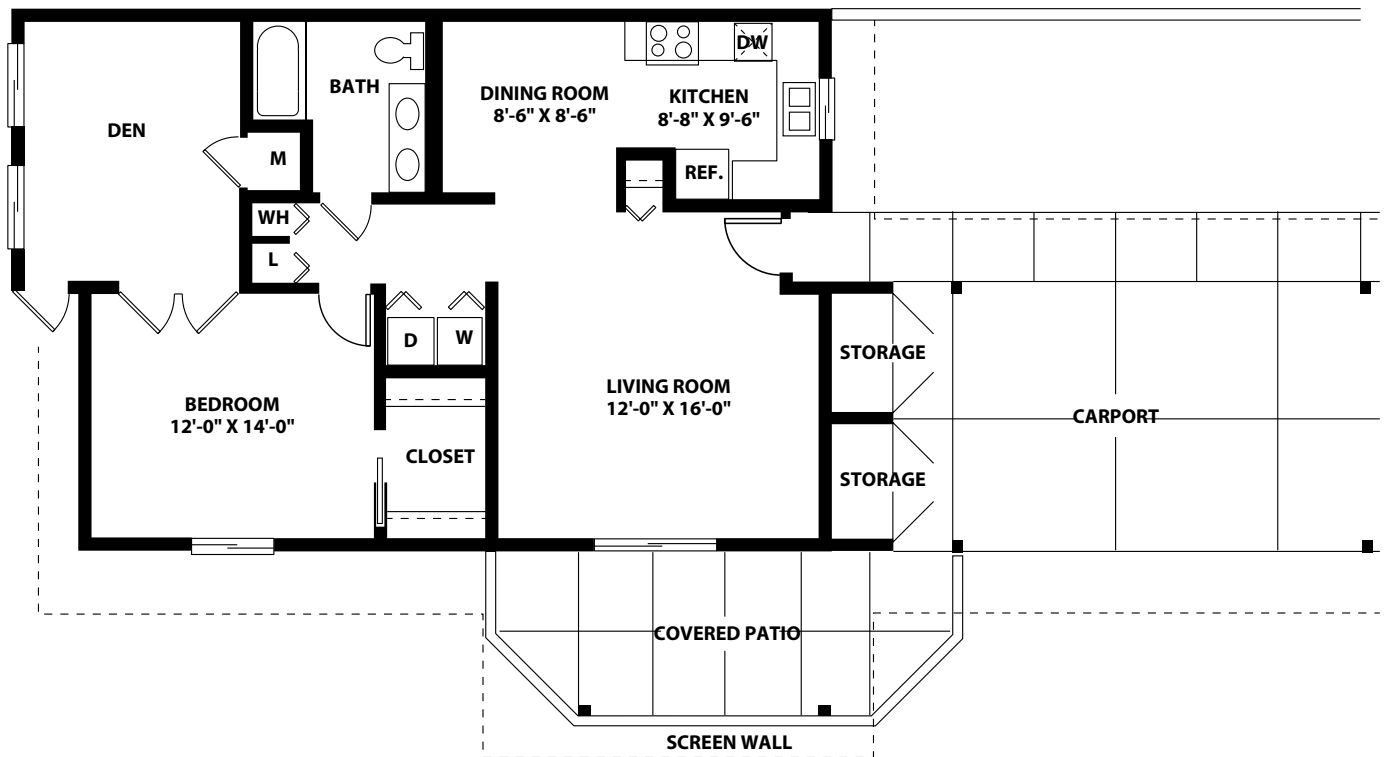

Floor plan

ONE-BEDROOM + DEN "1"
900 SQUARE FEET

Floor plans not to scale.
Floor plans reflect standard home styles. Actual floor plans may vary.

A MEMBER OF EMERALD COMMUNITIES

10901 176TH CIRCLE NE
REDMOND, WA 98052
425-556-8220
EMERALDHEIGHTS.COM