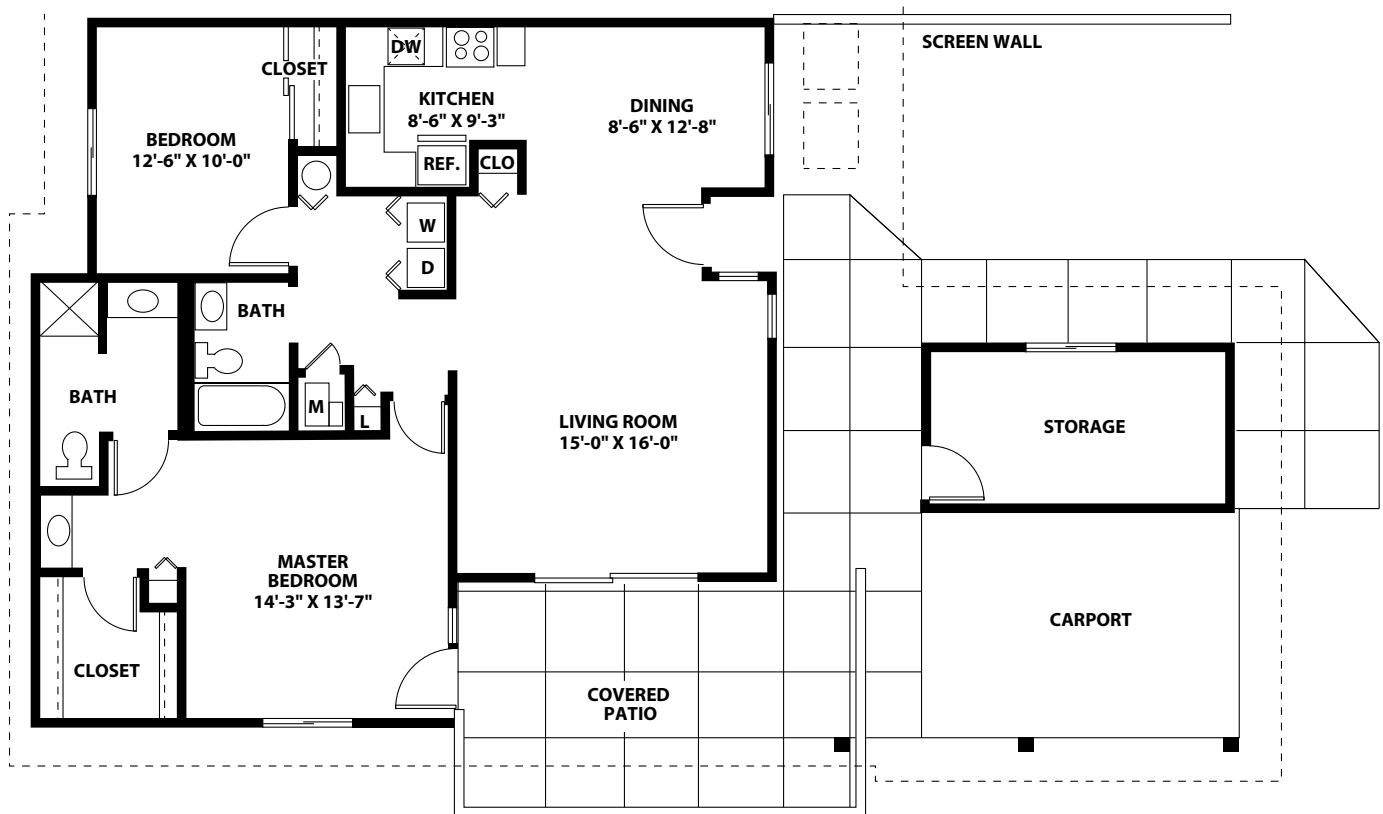

Floor plan

TWO-BEDROOM COTTAGE "K"
1,276 SQUARE FEET

Floor plans not to scale.
Floor plans reflect standard home styles. Actual floor plans may vary.

A MEMBER OF EMERALD COMMUNITIES

10901 176TH CIRCLE NE
REDMOND, WA 98052
425-556-8220
EMERALDHEIGHTS.COM