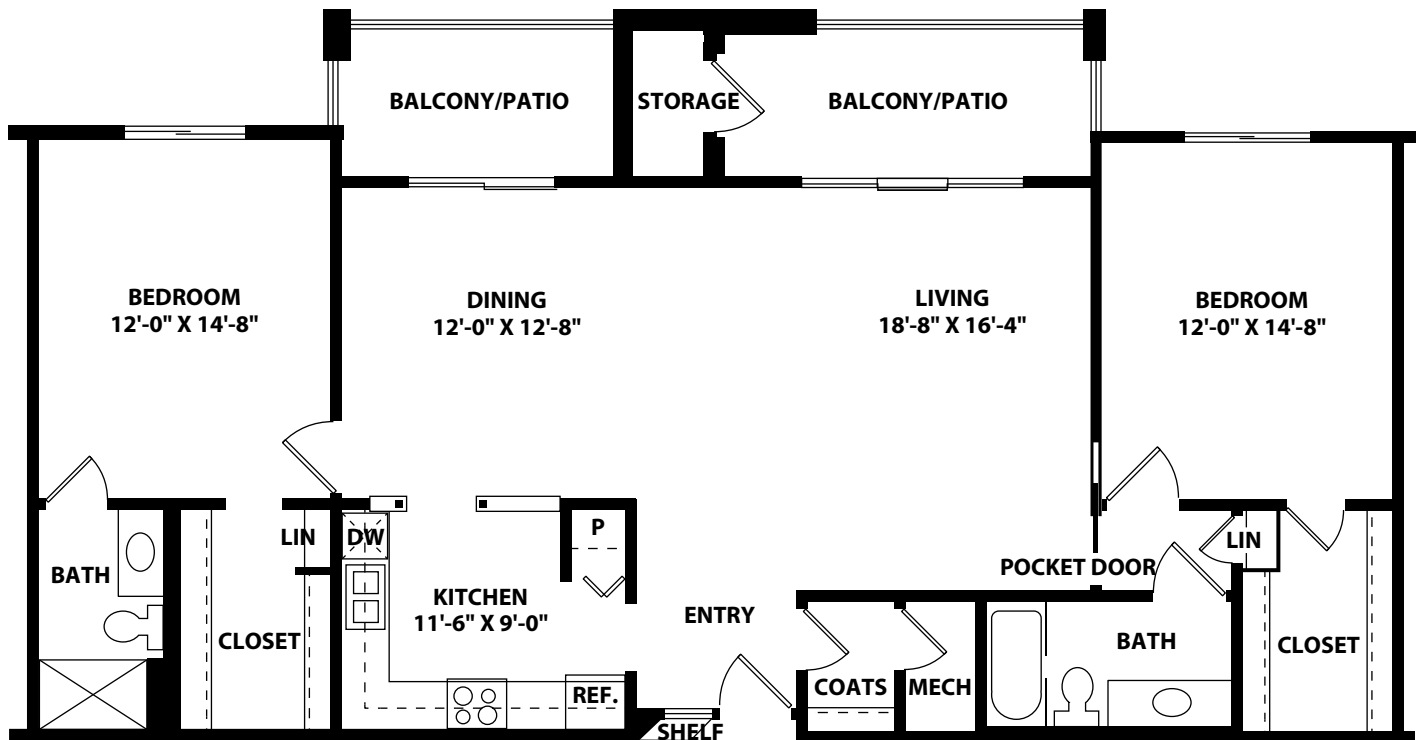

# Floor plan

TWO-BEDROOM "L"  
1,364 SQUARE FEET

Floor plans not to scale.  
Floor plans reflect standard home styles. Actual floor plans may vary.

A MEMBER OF EMERALD COMMUNITIES

10901 176TH CIRCLE NE  
REDMOND, WA 98052  
425-556-8220  
EMERALDHEIGHTS.COM