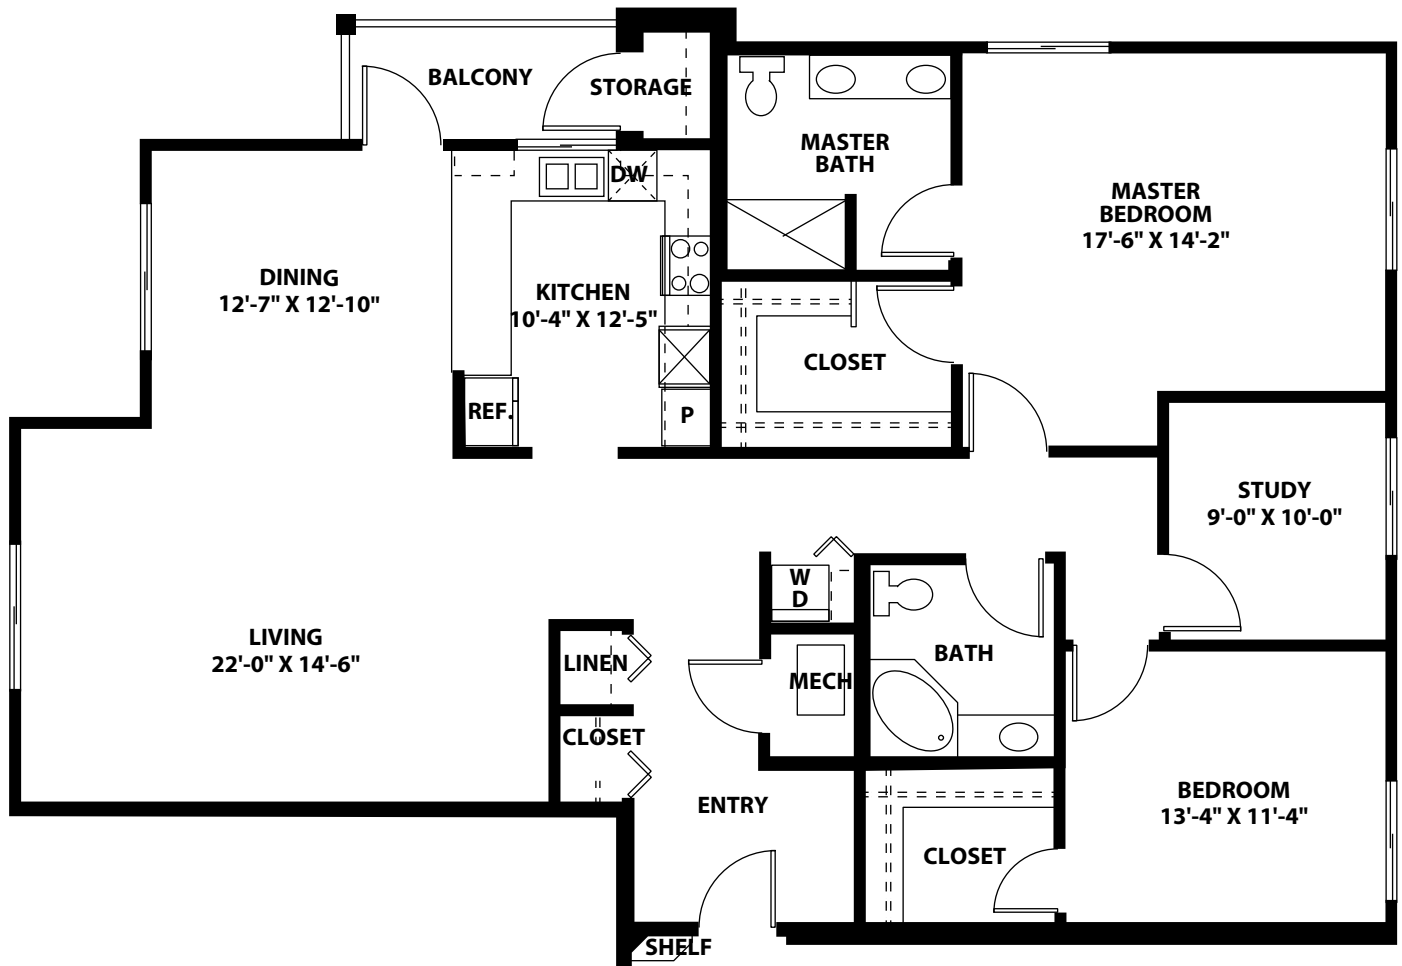

# Floor plan

TWO-BEDROOM + STUDY "Q"  
1,860 SQUARE FEET

Floor plans not to scale.  
Floor plans reflect standard home styles. Actual floor plans may vary.

A MEMBER OF EMERALD COMMUNITIES

10901 176TH CIRCLE NE  
REDMOND, WA 98052  
425-556-8220  
EMERALDHEIGHTS.COM